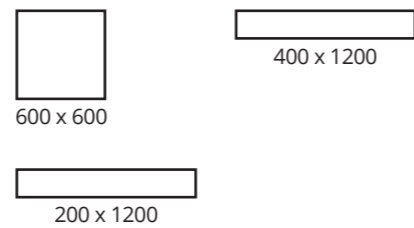

TECHNICAL INFORMATION

	FORMAT SIZE	FINISH	THICKNESS	SLIP RESISTANCE
1	600 x 600	Textured	20mm	R11 (A, B & C)
2	200 x 1200	Textured	20mm	R11 (A, B & C)
3	400 x 1200	Textured	20mm	R11 (A, B & C)

Please Note: All sizes are nominal. If required, please contact us for exact working sizes. All porcelain tiles have rectified edges.

BREAKING STRENGTH	ISO 10545 - 4	>10.000N
POINT LOAD	EN 12825	CENTRE 9,60kN
		SIDE CENTRE 6,50kN
		DIAGONAL 8,19kN
RESISTANCE TO ABRASION	ISO 10545 - 6	<150mm³

Please Note: For voids in excess of 100mm, Surface 360 recommends using our Impact Control Membrane (ICM). To be applied to the underside of paving, in all affected areas.

Sizes: