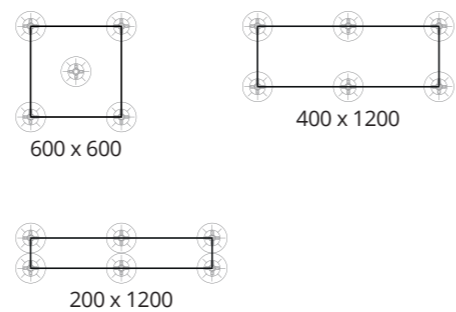

For a Raised Installation:
Required pedestal positions based on size.