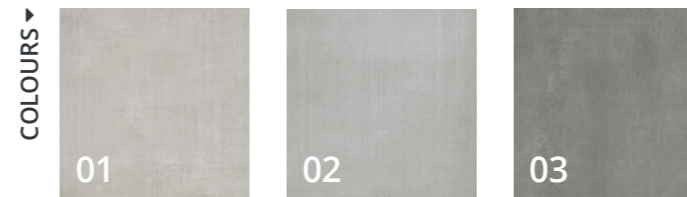

SURFACE 360

REBUS 20MM EXTERNAL LEVATO MONO PAVER

3
COLOURS

1
FINISH

3
SIZES

- Rebus is the pinnacle of metropolitan style. The tile creates instant contemporary flair with its block colour cementitious appearance and unique surface pattern.
- Textured surface.
- Available in a 10mm thickness for indoor coordination.

SURFACE 360

REBUS 10MM INTERNAL LEVATO PORCELAIN TILE

3
COLOURS

1
FINISH

7
SIZES

- Rebus is the pinnacle of metropolitan style. The tile creates instant contemporary flair with its block colour cementitious appearance and unique surface pattern.
- Natural finish.
- Available in a 20mm thickness for outdoor coordination.