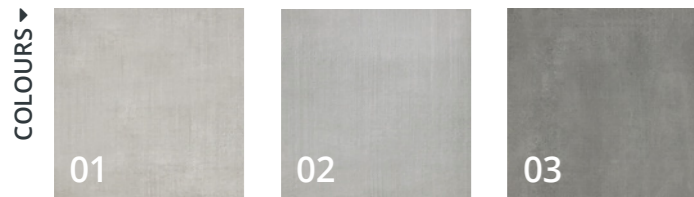

SURFACE 360

REBUS 20MM EXTERNAL LEVATO MONO PAVER

3
COLOURS

1
FINISH

3
SIZES

- Rebus is the pinnacle of metropolitan style. The tile creates instant contemporary flair with its block colour cementitious appearance and unique surface pattern.
- Textured surface.
- Available in a 10mm thickness for indoor coordination.

Slight Variation

Please Note: Tones in these images are indicative. Real samples can be requested for free.

TECHNICAL INFORMATION

	FORMAT SIZE	FINISH	THICKNESS	SLIP RESISTANCE
1	600 x 600	Textured	20mm	R11 (A, B & C)
2	200 x 1200	Textured	20mm	R11 (A, B & C)
3	400 x 1200	Textured	20mm	R11 (A, B & C)

SURFACE 360

REBUS 10MM INTERNAL LEVATO PORCELAIN TILE

3
COLOURS

1
FINISH

7
SIZES

- Rebus is the pinnacle of metropolitan style. The tile creates instant contemporary flair with its block colour cementitious appearance and unique surface pattern.
- Natural finish.
- Available in a 20mm thickness for outdoor coordination.