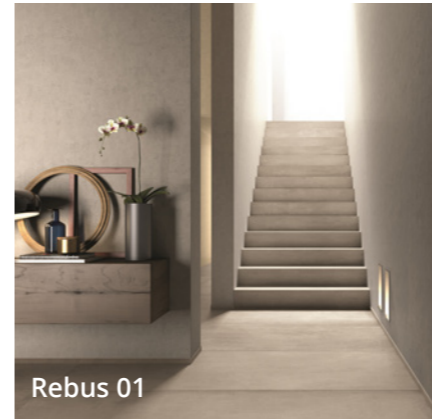

SURFACE 360

REBUS 20MM EXTERNAL LEVATO MONO PAVER

3
COLOURS

1
FINISH

3
SIZES

- Rebus is the pinnacle of metropolitan style. The tile creates instant contemporary flair with its block colour cementitious appearance and unique surface pattern.
- Textured surface.
- Available in a 10mm thickness for indoor coordination.

SURFACE 360

REBUS 10MM INTERNAL LEVATO PORCELAIN TILE

3
COLOURS

1
FINISH

7
SIZES

- Rebus is the pinnacle of metropolitan style. The tile creates instant contemporary flair with its block colour cementitious appearance and unique surface pattern.
- Natural finish.
- Available in a 20mm thickness for outdoor coordination.