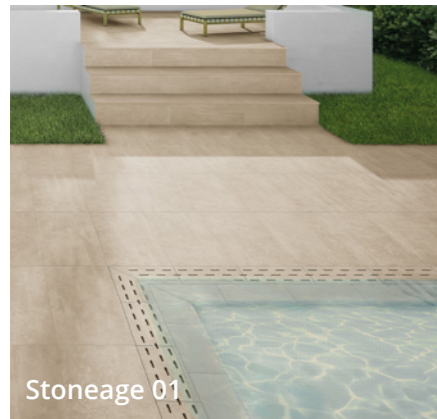

# SURFACE 360

## STONEAGE 20MM EXTERNAL LEVATO MONO PAVER

**3**  
COLOURS

**1**  
FINISH

**2**  
SIZES

- Stoneage is a stunning tile range drawing on both modern and architectural influences, adding sophisticated style to outdoor spaces.
- Textured surface.
- Available in a 10mm thickness for indoor coordination.

## STONEAGE 10MM INTERNAL LEVATO PORCELAIN TILE

**3**  
COLOURS

**2**  
FINISH

**4**  
SIZES

- Stoneage is a stunning tile range drawing on both modern and architectural influences, adding sophisticated style to outdoor spaces.
- Natural and polished finishes available.
- Available in a 20mm thickness for outdoor coordination.