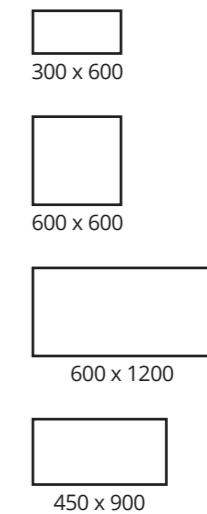

### TECHNICAL INFORMATION

	FORMAT SIZE	FINISH	THICKNESS	SLIP RESISTANCE
1	500 x 1000	Textured	20mm	R11 (A, B & C)
2	800 x 800	Textured	20mm	R11 (A, B & C)

Sizes:

Please Note: All sizes are nominal. If required, please contact us for exact working sizes. All porcelain tiles have rectified edges.

## STONEAGE 10MM INTERNAL LEVATO PORCELAIN TILE

**3**  
COLOURS

**2**  
FINISH

**4**  
SIZES

- Stoneage is a stunning tile range drawing on both modern and architectural influences, adding sophisticated style to outdoor spaces.
- Natural and polished finishes available.
- Available in a 20mm thickness for outdoor coordination.

Sizes:

Please Note: All sizes are nominal. If required, please contact us for exact working sizes. All porcelain tiles have rectified edges.