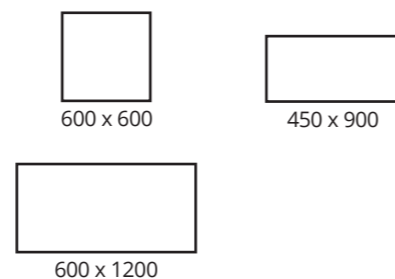

Moderate Variation

Please Note: Tones in these images are indicative. Real samples can be requested for free.

TECHNICAL INFORMATION

| | FORMAT SIZE | FINISH | THICKNESS | SLIP RESISTANCE |
|---|-------------|--------|-----------|-----------------|
| 1 | 600 x 600 | Riven | 20mm | R11 (A, B & C) |
| 2 | 600 x 1200 | Riven | 20mm | R11 (A, B & C) |
| 3 | 450 x 900 | Riven | 20mm | R11 (A, B & C) |

Please Note: All sizes are nominal. If required, please contact us for exact working sizes. All porcelain tiles have rectified edges.

Sizes:

For a Raised Installation:
Required pedestal positions.

Please Note: For voids in excess of 100mm, Surface 360 recommends using our Impact Control Membrane (ICM). To be applied to the underside of paving, in all affected areas.

Moderate Variation

Please Note: Tones in these images are indicative. Real samples can be requested for free.

TECHNICAL INFORMATION

| | FORMAT SIZE | FINISH | THICKNESS | SLIP RESISTANCE |
|---|-------------|---------|-----------|-----------------|
| 1 | 300 x 300 | Natural | 9-9.5mm | R10 (B) |
| 2 | 300 x 600 | Natural | 9-9.5mm | R10 (B) |
| | 300 x 600 | Grip | 9-9.5mm | R12 (C) |
| 4 | 600 x 600 | Natural | 9-9.5mm | R10 (B) |
| 5 | 225 x 900 | Natural | 9-9.5mm | R10 (B) |
| 6 | 450 x 900 | Natural | 9-9.5mm | R10 (B) |