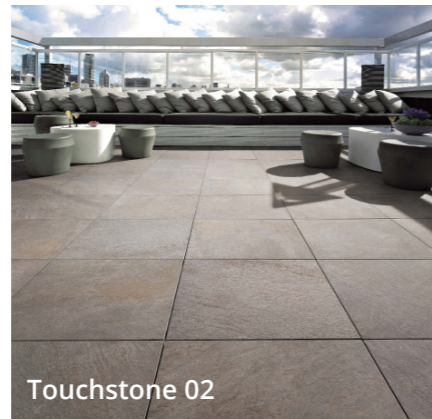

SURFACE 360

TOUCHSTONE 20MM EXTERNAL LEVATO MONO PAVER

3
COLOURS

1
FINISH

3
SIZES

- Touchstone is an intricately detailed stone-effect range containing quartz, which takes inspiration from precious quarry stones.
- Riven surface.
- Available in a 9-9.5mm thickness for indoor coordination.

SURFACE 360

TOUCHSTONE 9-9.5MM INTERNAL LEVATO PORCELAIN TILE

3
COLOURS

2
FINISH

5
SIZES

- Touchstone is an intricately detailed stone-effect range containing quartz, which takes inspiration from precious quarry stones.
- Natural and grip finishes available.
- Available in a 20mm thickness for outdoor coordination.