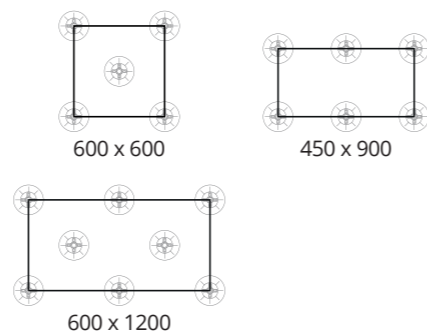

Moderate Variation

Please Note: Tones in these images are indicative. Real samples can be requested for free.

TECHNICAL INFORMATION

| | FORMAT SIZE | FINISH | THICKNESS | SLIP RESISTANCE |
|---|-------------|--------|-----------|-----------------|
| 1 | 600 x 600 | Riven | 20mm | R11 (A, B & C) |
| 2 | 600 x 1200 | Riven | 20mm | R11 (A, B & C) |
| 3 | 450 x 900 | Riven | 20mm | R11 (A, B & C) |

Please Note: All sizes are nominal. If required, please contact us for exact working sizes. All porcelain tiles have rectified edges.

Sizes:

For a Raised Installation:
Required pedestal positions.

Please Note: For voids in excess of 100mm, Surface 360 recommends using our Impact Control Membrane (ICM). To be applied to the underside of paving, in all affected areas.

Moderate Variation

Please Note: Tones in these images are indicative. Real samples can be requested for free.

TECHNICAL INFORMATION

| | FORMAT SIZE | FINISH | THICKNESS | SLIP RESISTANCE |
|---|-------------|---------|-----------|-----------------|
| 1 | 300 x 300 | Natural | 9-9.5mm | R10 (B) |
| 2 | 300 x 600 | Natural | 9-9.5mm | R10 (B) |
| | 300 x 600 | Grip | 9-9.5mm | R12 (C) |
| 4 | 600 x 600 | Natural | 9-9.5mm | R10 (B) |
| 5 | 225 x 900 | Natural | 9-9.5mm | R10 (B) |
| 6 | 450 x 900 | Natural | 9-9.5mm | R10 (B) |

Please Note: All sizes are nominal. If required, please contact us for exact working sizes. All porcelain tiles have rectified edges.

Sizes: