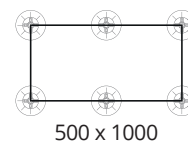

Please Note: All sizes are nominal. If required, please contact us for exact working sizes. All porcelain tiles have rectified edges.

BREAKING STRENGTH	ISO 10545 - 4	>13.000N	
POINT LOAD	EN 12825	CENTRE	500x1000 >7,00kN
		SIDE CENTRE	>6,00kN
		DIAGONAL	>6,00kN
RESISTANCE TO ABRASION	ISO 10545 - 6	<175mm³	

For a Raised Installation:

Required pedestal positions based on size.