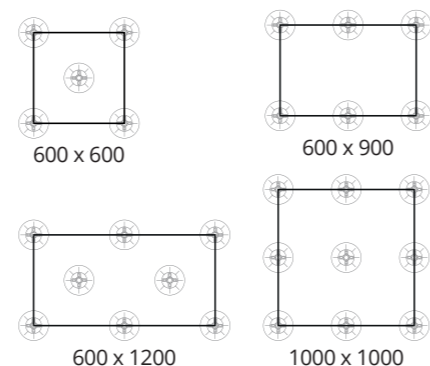

For a Raised Installation:
Required pedestal positions based on size.