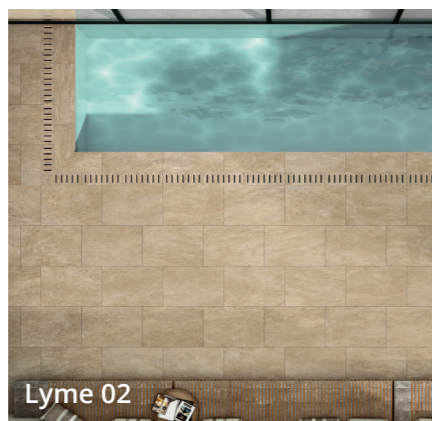

3
COLOURS

1
FINISH

4
SIZES

- Lyme is a beautiful stone-effect tile to set the perfect ambience to any indoor or outdoor space.
- Textured surface.
- Available in a 9.5mm thickness for indoor coordination.

COLOURS

Moderate Variation

Please Note: Tones in these images are indicative. Real samples can be requested for free.

TECHNICAL INFORMATION

	FORMAT SIZE	FINISH	THICKNESS	SLIP RESISTANCE
1	600 x 600	Textured	20mm	R11 (A, B & C)
2	600 x 900	Textured	20mm	R11 (A, B & C)
3	600 x 1200	Textured	20mm	R11 (A, B & C)
4	1000 x 1000	Textured	20mm	R11 (A, B & C)

3
COLOURS

1
FINISH

5
SIZES

- Lyme is a beautiful stone-effect tile to set the perfect ambience to any indoor or outdoor space.
- Natural finish.
- Available in a 20mm thickness for outdoor coordination.

COLOURS