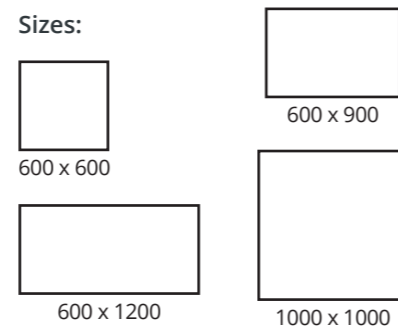

TECHNICAL INFORMATION

	FORMAT SIZE	FINISH	THICKNESS	SLIP RESISTANCE
1	600 x 600	Textured	20mm	R11 (A, B & C)
2	600 x 900	Textured	20mm	R11 (A, B & C)
3	600 x 1200	Textured	20mm	R11 (A, B & C)
4	1000 x 1000	Textured	20mm	R11 (A, B & C)

Please Note: All sizes are nominal. If required, please contact us for exact working sizes. All porcelain tiles have rectified edges.

BREAKING STRENGTH	ISO 10545 - 4	>12.000N
RESISTANCE TO ABRASION	ISO 10545 - 6	<175mm³

Please Note: For voids in excess of 100mm, Surface 360 recommends using our Impact Control Membrane (ICM). To be applied to the underside of paving, in all affected areas.

Sizes: