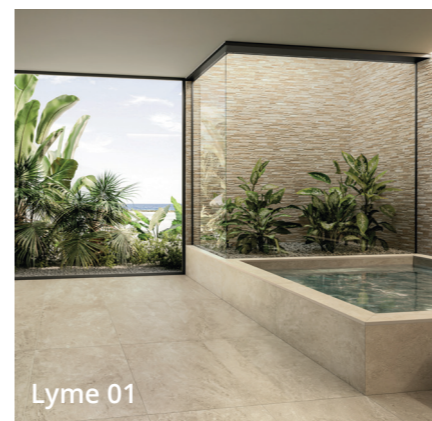

3
COLOURS

1
FINISH

4
SIZES

- Lyme is a beautiful stone-effect tile to set the perfect ambience to any indoor or outdoor space.
- Textured surface.
- Available in a 9.5mm thickness for indoor coordination.

3
COLOURS

1
FINISH

5
SIZES

- Lyme is a beautiful stone-effect tile to set the perfect ambience to any indoor or outdoor space.
- Natural finish.
- Available in a 20mm thickness for outdoor coordination.

COLOURS