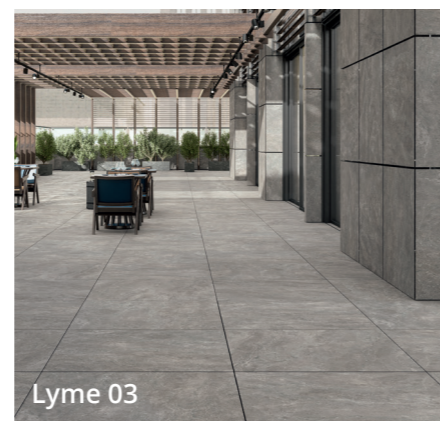

3
COLOURS

1
FINISH

4
SIZES

- Lyme is a beautiful stone-effect tile to set the perfect ambience to any indoor or outdoor space.
- Textured surface.
- Available in a 9.5mm thickness for indoor coordination.

3
COLOURS

1
FINISH

5
SIZES

- Lyme is a beautiful stone-effect tile to set the perfect ambience to any indoor or outdoor space.
- Natural finish.
- Available in a 20mm thickness for outdoor coordination.

COLOURS