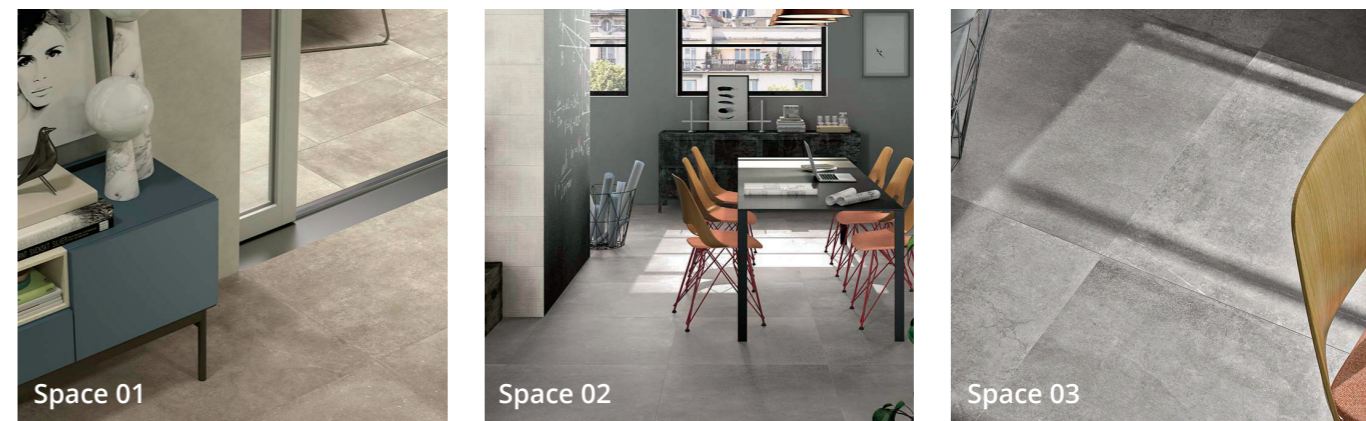

1
SIZE

- Space is a beautiful stone effect porcelain tile which offers any exterior a modern look.
- Textured finish.
- Available in a 10mm thickness for indoor coordination.

Slight Variation

Please Note: Tones in these images are indicative. Real samples can be requested for free.

3
COLOURS

2
FINISHES

4
SIZES

- Space is a beautiful stone effect porcelain tile which offers any interior a modern look.
- Natural and grip surface.
- Available in a 20mm thickness for outdoor coordination.