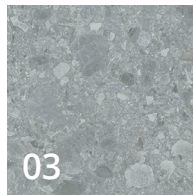

**3**  
COLOURS

**1**  
FINISH

**1**  
SIZE

- Terrazzo is a decorative stone effect porcelain paving tile with a surface finish that replicates the traditional composite material made of chips of marble, glass, quartz, granite set into a cementitious binder.
- Textured surface.

COLOURS

Slight Variation

Please Note: Tones in these images are indicative. Real samples can be requested for free.