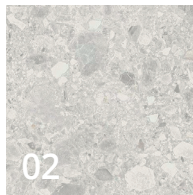

**3**  
COLOURS

**1**  
FINISH

**1**  
SIZE

- Terrazzo is a decorative stone effect porcelain paving tile with a surface finish that replicates the traditional composite material made of chips of marble, glass, quartz, granite set into a cementitious binder.
- Textured surface.

COLOURS

Slight Variation

Please Note: Tones in these images are indicative. Real samples can be requested for free.