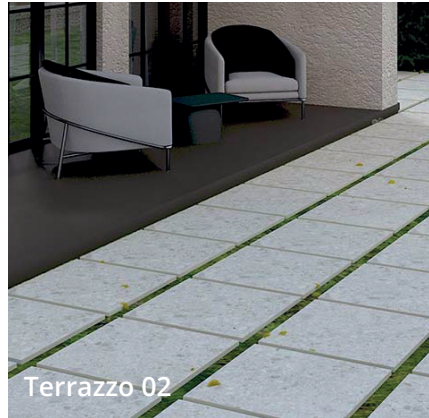

**3**  
COLOURS

**1**  
FINISH

**1**  
SIZE

- Terrazzo is a decorative stone effect porcelain paving tile with a surface finish that replicates the traditional composite material made of chips of marble, glass, quartz, granite set into a cementitious binder.
- Textured surface.

COLOURS

Slight Variation

Please Note: Tones in these images are indicative. Real samples can be requested for free.